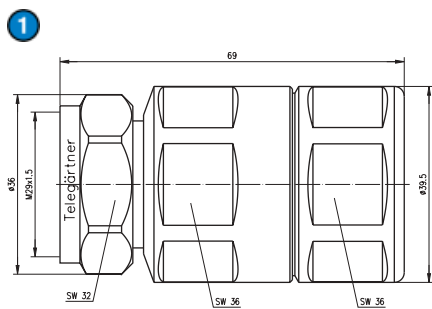

Connectors for 7/8" corrugated cables

- Cable types**
- RF 7/8" -50 ■
 - LCF 78-50 ■
 - Eupen 5228 ■
 - LDF5-50A ■
 - HPL50-7/8 ■
 - 20D-SFCR ■
 - HFC-7/8" ■

Series	Design	Type	Weight	Order-No.	Assembly	Tool		Fig.
7-16	Straight plug	SIMFix Pro	300 g	J01120B0084	B79	Hand N00091A0014		1
7-16	Straight jack	SIMFix Pro	320 g	J01121B0132	B79	N00091A0014		2
N	Straight plug	SIMFix Pro	300 g	J01020B0142	B79	N00091A0014		3
N	Straight jack	SIMFix Pro	320 g	J01021B0175	B79	N00091A0014		4