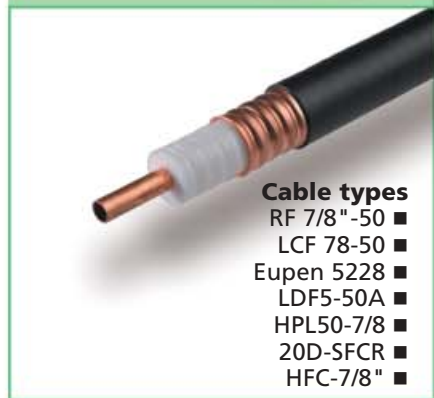

Connectors for 7/8" corrugated cables

- Cable types**
- RF 7/8" -50 ■
 - LCF 78-50 ■
 - Eupen 5228 ■
 - LDF5-50A ■
 - HPL50-7/8 ■
 - 20D-SFCR ■
 - HFC-7/8" ■

Series	Design	Type	Weight	Order-No.	Assembly	Tool		Fig.
7-16	Straight plug	SIMFix Pro	300 g	J01120B0084	B79	Hand N00091A0014		1
7-16	Straight jack	SIMFix Pro	320 g	J01121B0132	B79	N00091A0014		2
N	Straight plug	SIMFix Pro	300 g	J01020B0142	B79	N00091A0014		3
N	Straight jack	SIMFix Pro	320 g	J01021B0175	B79	N00091A0014		4