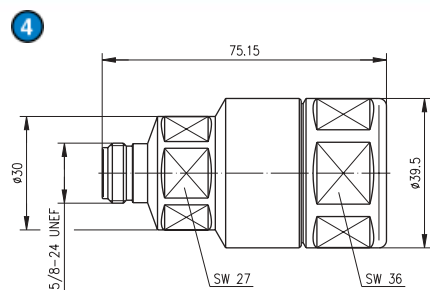

Connectors for 7/8" corrugated cables

- Cable types**
- RF 7/8" -50 ■
 - LCF 78-50 ■
 - Eupen 5228 ■
 - LDF5-50A ■
 - HPL50-7/8 ■
 - 20D-SFCR ■
 - HFC-7/8" ■

Series	Design	Type	Weight	Order-No.	Assembly	Tool		Fig.
7-16	Straight plug	SIMFix Pro	300 g	J01120B0084	B79	Hand N00091A0014		1
7-16	Straight jack	SIMFix Pro	320 g	J01121B0132	B79	N00091A0014		2
N	Straight plug	SIMFix Pro	300 g	J01020B0142	B79	N00091A0014		3
N	Straight jack	SIMFix Pro	320 g	J01021B0175	B79	N00091A0014		4