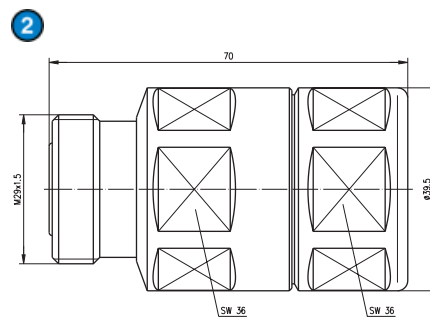

Connectors for 7/8" corrugated cables

- Cable types**
- RF 7/8" -50 ■
 - LCF 78-50 ■
 - Eupen 5228 ■
 - LDF5-50A ■
 - HPL50-7/8 ■
 - 20D-SFCR ■
 - HFC-7/8" ■

Series	Design	Type	Weight	Order-No.	Assembly	Tool		Fig.
7-16	Straight plug	SIMFix Pro	300 g	J01120B0084	B79	Hand N00091A0014		1
7-16	Straight jack	SIMFix Pro	320 g	J01121B0132	B79	N00091A0014		2
N	Straight plug	SIMFix Pro	300 g	J01020B0142	B79	N00091A0014		3
N	Straight jack	SIMFix Pro	320 g	J01021B0175	B79	N00091A0014		4