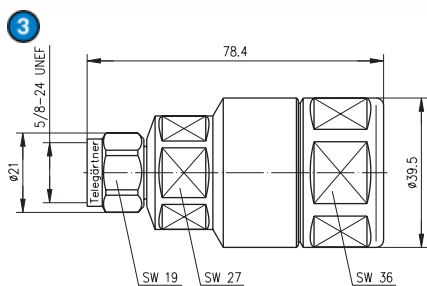

Connectors for 7/8" corrugated cables

- Cable types**
- RF 7/8" -50 ■
 - LCF 78-50 ■
 - Eupen 5228 ■
 - LDF5-50A ■
 - HPL50-7/8 ■
 - 20D-SFCR ■
 - HFC-7/8" ■

Series	Design	Type	Weight	Order-No.	Assembly	Tool		Fig.
7-16	Straight plug	SIMFix Pro	300 g	J01120B0084	B79	Hand N00091A0014		1
7-16	Straight jack	SIMFix Pro	320 g	J01121B0132	B79	N00091A0014		2
N	Straight plug	SIMFix Pro	300 g	J01020B0142	B79	N00091A0014		3
N	Straight jack	SIMFix Pro	320 g	J01021B0175	B79	N00091A0014		4